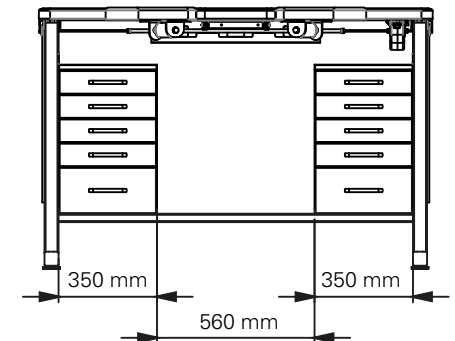

Artisan 1400 Beech

Single step, sit-stand, height electrically adjustable

Height (mm)	min. 927 / max. 1387
Stroke (mm)	460
Speed (mm/s)	24
Top Width (mm)	1400
Top Length (mm)	600
Top Thickness (mm)	38
Length of feet (mm)	558
Body dimensions L x H x D (mm)	350 x 530 x 522
Armrests	Artificial leather
Armrest adjustment	3D ball joint
Column size (mm)	50 x 50
Dynamic capacity (kg)	60
Noise dB(A)	<50
Power	V 100 - 240
Plug type	Replaceable
Gross Weight (kg)	140

Lifting columns made of powder coated aluminium.

Side panels, top supports, crossbars and cable tray made of powder coated steel.

Surface color

Powder coating	● (RAL9005)
Wooden components	● (Beech)

Packing dimensions single unit

1500 x 800 x 1050 (LxWxH - mm)

Accessories

Please see the accessories section to personalise your height adjustable frame.

VISIONLIFT
INSIDE

actiforce