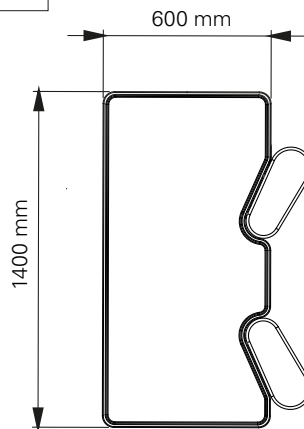

Artisan 1400 Beech

Single step, sit-stand, height electrically adjustable

Height (mm)	min. 927 / max. 1387
Stroke (mm)	460
Speed (mm/s)	24
Top Width (mm)	1400
Top Length (mm)	600
Top Thickness (mm)	38
Length of feet (mm)	558
Body dimensions L x H x D (mm)	350 x 530 x 522
Armrests	Artificial leather
Armrest adjustment	3D ball joint
Column size (mm)	50 x 50
Dynamic capacity (kg)	60
Noise dB(A)	<50
Power	V 100 - 240
Plug type	Replaceable
Gross Weight (kg)	140

Lifting columns made of powder coated aluminium.

Side panels, top supports, crossbars and cable tray made of powder coated steel.

Surface color

Powder coating	● (RAL9005)
Wooden components	● (Beech)

Packing dimensions single unit

1500 x 800 x 1050 (LxWxH - mm)

Accessories

Please see the accessories section to personalise your height adjustable frame.

VISIONLIFT
INSIDE

actiforce