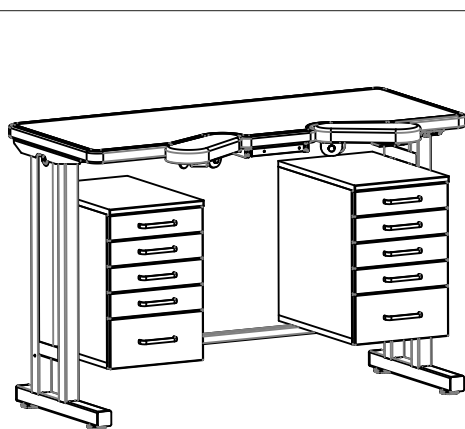

Artisan 1400 Beech

Single step, sit-stand, height electrically adjustable

Height (mm)	min. 927 / max. 1387
Stroke (mm)	460
Speed (mm/s)	24
Top Width (mm)	1400
Top Length (mm)	600
Top Thickness (mm)	38
Length of feet (mm)	558
Body dimensions L x H x D (mm)	350 x 530 x 522
Armrests	Artificial leather
Armrest adjustment	3D ball joint
Column size (mm)	50 x 50
Dynamic capacity (kg)	60
Noise dB(A)	<50
Power	V 100 - 240
Plug type	Replaceable
Gross Weight (kg)	140

Lifting columns made of powder coated aluminium.

Side panels, top supports, crossbars and cable tray made of powder coated steel.

Surface color

Powder coating	● (RAL9005)
Wooden components	● (Beech)

Packing dimensions single unit

1500 x 800 x 1050 (LxWxH - mm)

Accessories

Please see the accessories section to personalise your height adjustable frame.

VISIONLIFT
INSIDE

actiforce