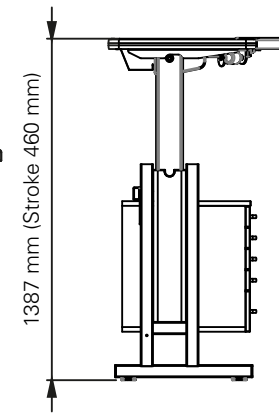

Artisan 1400 Beech

Single step, sit-stand, height electrically adjustable

Height (mm)	min. 927 / max. 1387
Stroke (mm)	460
Speed (mm/s)	24
Top Width (mm)	1400
Top Length (mm)	600
Top Thickness (mm)	38
Length of feet (mm)	558
Body dimensions L x H x D (mm)	350 x 530 x 522
Armrests	Artificial leather
Armrest adjustment	3D ball joint
Column size (mm)	50 x 50
Dynamic capacity (kg)	60
Noise dB(A)	<50
Power	V 100 - 240
Plug type	Replaceable
Gross Weight (kg)	140

Lifting columns made of powder coated aluminium.

Side panels, top supports, crossbars and cable tray made of powder coated steel.

Surface color

Powder coating	● (RAL9005)
Wooden components	● (Beech)

Packing dimensions single unit

1500 x 800 x 1050 (LxWxH - mm)

Accessories

Please see the accessories section to personalise your height adjustable frame.

VISIONLIFT
INSIDE

actiforce