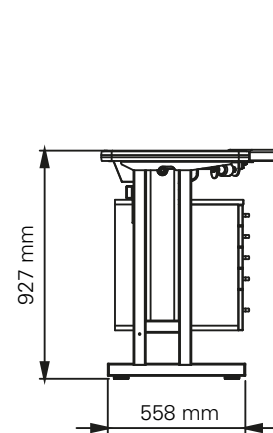

Artisan 1400 Beech

Single step, sit-stand, height electrically adjustable

Height (mm)	min. 927 / max. 1387
Stroke (mm)	460
Speed (mm/s)	24
Top Width (mm)	1400
Top Length (mm)	600
Top Thickness (mm)	38
Length of feet (mm)	558
Body dimensions L x H x D (mm)	350 x 530 x 522
Armrests	Artificial leather
Armrest adjustment	3D ball joint
Column size (mm)	50 x 50
Dynamic capacity (kg)	60
Noise dB(A)	<50
Power	V 100 - 240
Plug type	Replaceable
Gross Weight (kg)	140

Lifting columns made of powder coated aluminium.

Side panels, top supports, crossbars and cable tray made of powder coated steel.

Surface color

Powder coating	● (RAL9005)
Wooden components	● (Beech)

Packing dimensions single unit

1500 x 800 x 1050 (LxWxH - mm)

Accessories

Please see the accessories section to personalise your height adjustable frame.

VISIONLIFT
INSIDE

actiforce